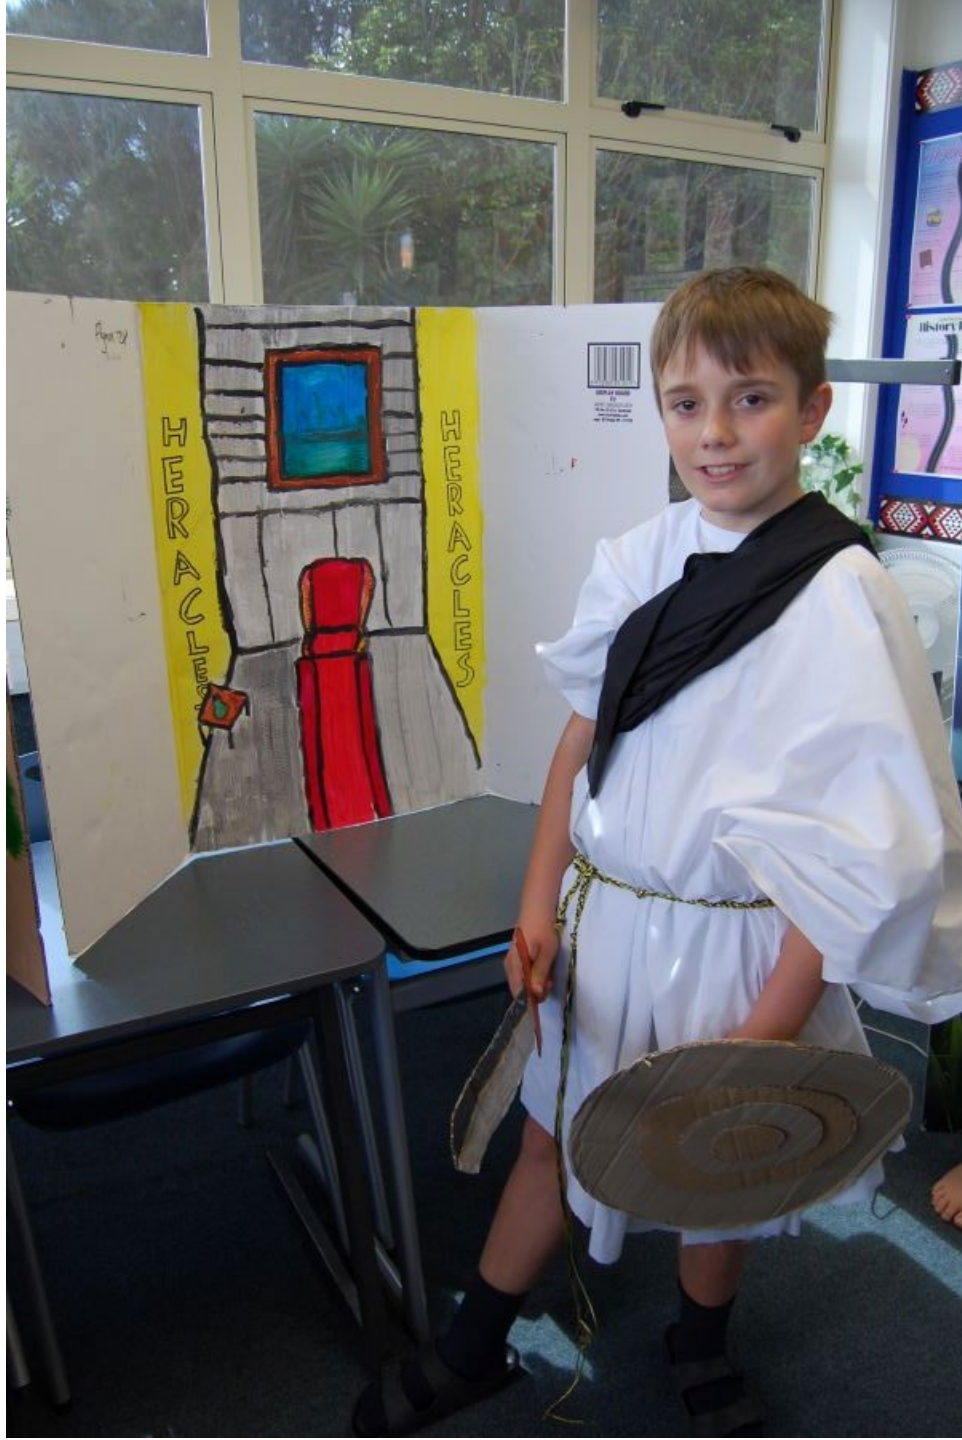

Heracles

Flynn